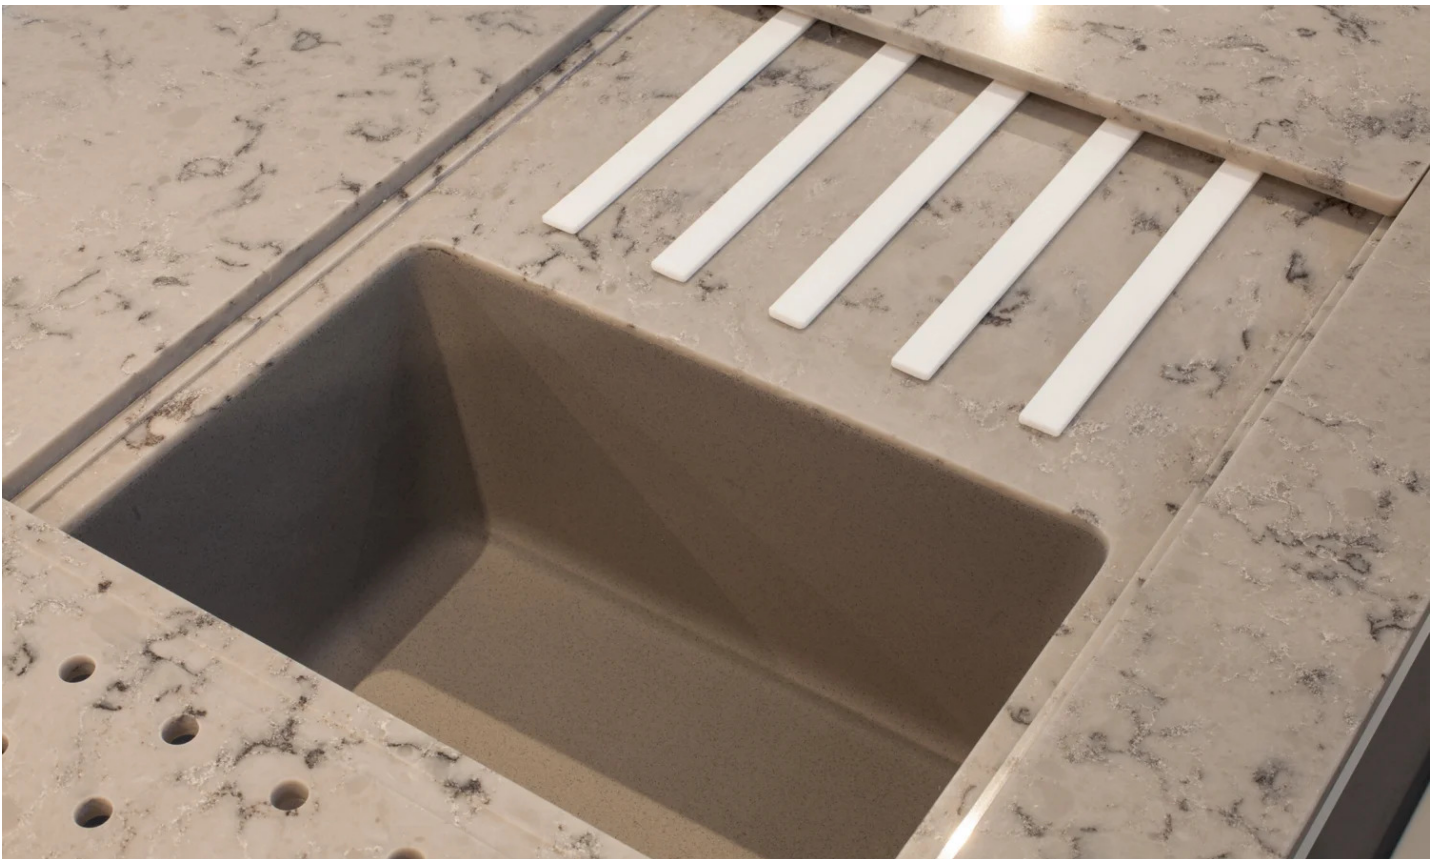

# IMPERIAL DOLPHIN GREY

The Imperial collection consists of pure quartz, structural polyester resin and UV-stabilised colour pigments. The Imperial Dolphin Grey surface has a uniform light grey background, a fine grain and widespread dark grey veins.

# IMPERIAL DOLPHIN GREY

Colours and brightness of video and printed reproductions are indicative. The slab simulates natural stone so, some changes are possible in the final product.