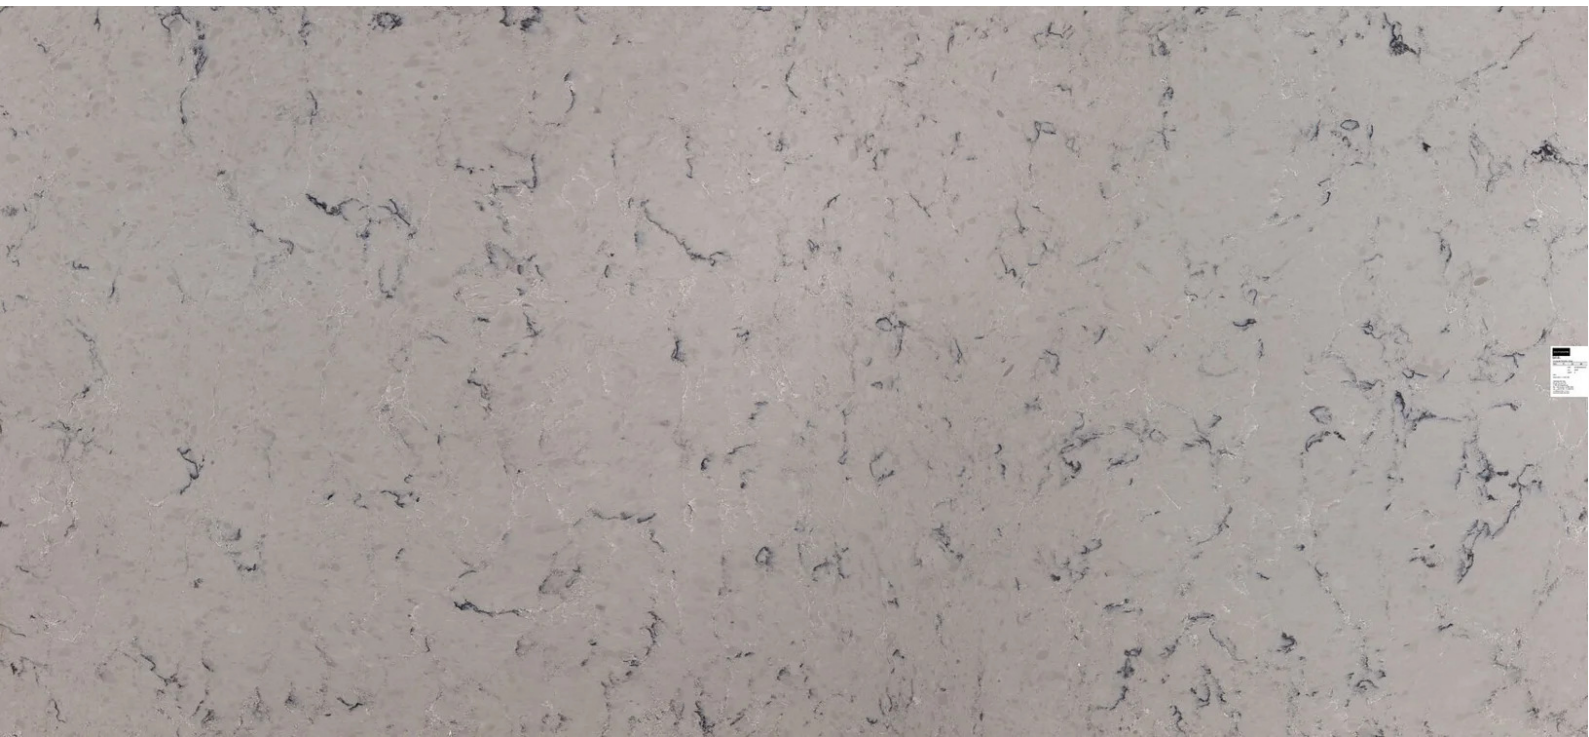

Quartzforms SpA

Burger Str. 10 D-39126 Magdeburg, tel +49 (0) 39 1 53 888 000, fax +49 (0) 39 1 53 888 010
info@quartzforms.com www.quartzforms.com

Colours and brightness of video and printed reproductions are indicative.

The slab simulates natural stone so, some changes are possible in the final product.