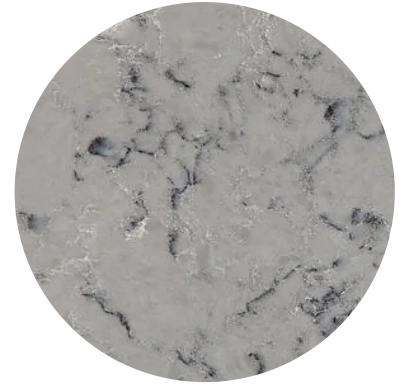

# IMPERIAL DOLPHIN GREY

The Imperial collection consists of pure quartz, structural polyester resin and UV-stabilised colour pigments. The Imperial Dolphin Grey surface has a uniform light grey background, a fine grain and widespread dark grey veins.

# IMPERIAL DOLPHIN GREY

Colours and brightness of video and printed reproductions are indicative. The slab simulates natural stone so, some changes are possible in the final product.